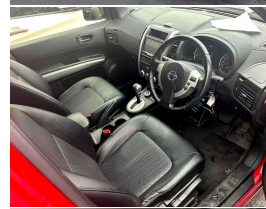

2013 Nissan X-trail 4WD Cruise / Leather /

30+ Years Helping Kiwis into Quality Cars
Trade-Ins Welcome - Finance Specialists

VEHICLE INFORMATION

Cash Price

Includes GST

\$14,480

+ on-road-costs

Finance this vehicle
from only

\$94.11

per week*

Gain peace of mind
with Mechanical
Breakdown
Insurance. Ask us
how.

Body
5 door, 4WD

Odometer
99,600 km

Engine
2000 cc

Fuel Type
Petrol

Transmission
Automatic

Fuel Saver Rating
-

VIN
-

Reg No.

-

Ext Colour
Red

History
-

Seats
5 seats

Interior
-

Audio
-

Stock ID
58755

Features / Comments

Arriving Soon Secure your new car with a small deposit subject to a satisfactory AA appraisal

- Late Model Nissan X trail Black Leather Interior Huge boot and ground clearance make this a great kiwi SUV that wil take you where ever you want to have fun -