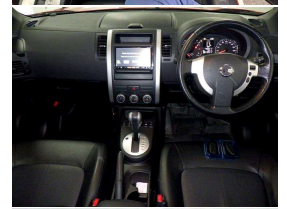

2013 Nissan X-trail 4WD Cruise / Leather /

30+ Years Helping Kiwis into Quality Cars
Trade-Ins Welcome - Finance Specialists

VEHICLE INFORMATION

Cash Price

Includes GST

\$14,480

+ on-road-costs

Finance this vehicle
from only

Fuel Saver Rating
-

VIN
-

Reg No.

-

Ext Colour
Red

History
-

Seats
5 seats

Interior
-

Audio
-

Stock ID
58755

Features / Comments

Arriving Soon Secure your new car with a small deposit subject to a satisfactory AA appraisal

- Late Model Nissan X trail Black Leather Interior Huge boot and ground clearance make this a great kiwi SUV that wil take you where ever you want to have fun -

2013 Nissan X-Trail 20tt 4x4
2000cc Petrol Automatic / Tiptronic 4WD

Very practical SUV with nice high seat so easy to get in and out of and large flat boot with lots of storage

This is a very high spec Xtrail loaded with Options
- Cruise Control