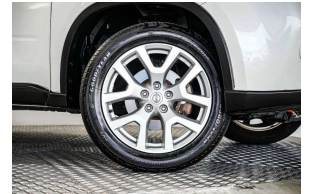

2012 Nissan X-Trail 4WD Hyper Rail Edition /

VEHICLE INFORMATION

Cash Price

Includes GST

$14,480

+ on-road-costs

Body

5 door, 4WD

Reg No.

-

Odometer

94,622 km

Ext Colour

White

Engine

2000 cc

History

-

Fuel Type

Petrol

Seats

5 seats

Transmission

Automatic

Interior

-

Fuel Saver Rating

1.5 out of 6 stars

Audio

-

VIN

-

Stock ID

58431

Finance this vehicle
from only

$94.11

per week*