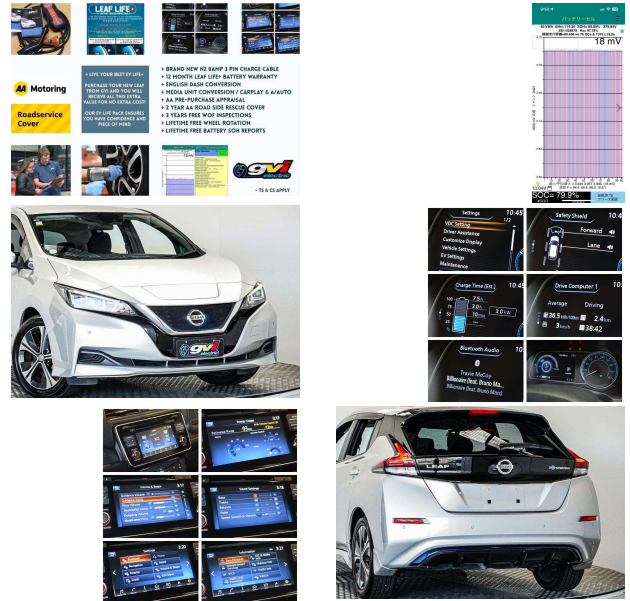

# 2018 Nissan Leaf 40X 99% SOH Full English /

## VEHICLE INFORMATION