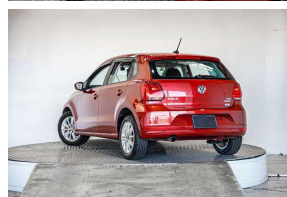

2015 Volkswagen Polo Highline Facelift

30+ Years Helping Kiwis into Quality Cars
Trade-Ins Welcome - Finance Specialists

VEHICLE INFORMATION

Cash Price

Includes GST

\$15,380

+ on-road-costs

Finance this vehicle
from only

\$99.65

per week*

Gain peace of mind
with Mechanical
Breakdown
Insurance. Ask us
how.

Body

5 door, Hatchback

Odometer

28,470 km

Engine

- Stylish and safe the VW Polo is perfect for those wanting a small car with big space and lots of features -

2015 Volkswagen Polo TSI High Line 5 Door
1200cc Petrol Automatic Facelift

Tidy european hatchback loaded with options