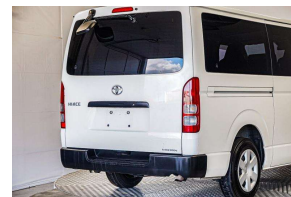

# 2018 Toyota Hiace ZL 5 Door Petrol Auto /

### Body

5 door, Van

## Features / Comments

- Late Model Hiace Petrol Van Ready for Camper Conversion, Courier Work, Tradie Work or whatever you want to throw at it Easy Finance Available -

2018 Toyota Hiace 5 Door Facelift Regius 5 Door  
2000cc Petrol Automatic