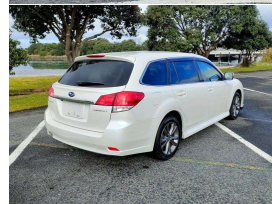

2013 Subaru Legacy B Sport 4WD Wagon

30+ Years Helping Kiwis into Quality Cars
Trade-Ins Welcome - Finance Specialists

VEHICLE INFORMATION

Cash Price

Includes GST

\$16,380

+ on-road-costs

Body
5 door, Station Wagon

Reg No.

-

Odometer
53,210 km

Ext Colour
White

Engine
2500 cc

History

-

Fuel Type
Petrol

Seats
5 seats

Transmission
Auto

Interior

-

Fuel Saver Rating
2.5 out of 6 stars

Audio

-

VIN
-

Stock ID
57881

Finance this vehicle
from only

\$105.80

per week*

Gain peace of mind
with Mechanical
Breakdown
Insurance. Ask us
how.

Features / Comments

- Subaru Legacy 4WD Wagon with new BRM chain driven engine Very Good Looking New Shape Legacy Wagon Loaded with Options Stunning in White this is the perfect 4WD Kiwi Sports Wagon -