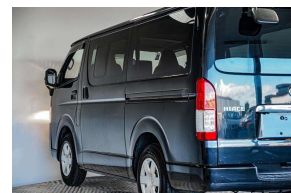

2021 Toyota Hiace Diesel 5 Door 6 Seater /

VEHICLE INFORMATION

Cash Price

Includes GST

\$36,380

+ on-road-costs

Finance this vehicle from only

\$228.88