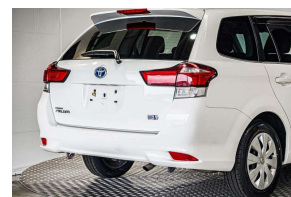

2016 Toyota Fielder Hybrid Wagon Facelift /

30+ Years Helping Kiwis into Quality Cars
Trade-Ins Welcome - Finance Specialists

VEHICLE INFORMATION

Cash Price

Includes GST

\$15,380

+ on-road-costs

Finance this vehicle
from only