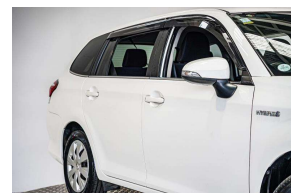

2016 Toyota Fielder Hybrid Wagon Facelift /

30+ Years Helping Kiwis into Quality Cars
Trade-Ins Welcome - Finance Specialists

VEHICLE INFORMATION

Cash Price

Includes GST

\$15,380

+ on-road-costs

Finance this vehicle
from only