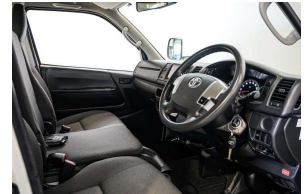

2018 Toyota Hiace ZL 5 Door 6 Seater Petrol

30+ Years Helping Kiwis into Quality Cars
Trade-Ins Welcome - Finance Specialists

VEHICLE INFORMATION

Cash Price

Includes GST

\$26,380

+ on-road-costs

Finance this vehicle
from only

- Late Model Hiace Petrol Van Ready for a Camper Conversion, Courier Work, Tradie Work or whatever you want to throw at it Easy Finance Available -

2018 Toyota Hiace 5 Door Facelift Regius 5 Door
2000cc Petrol Automatic 6 Seater