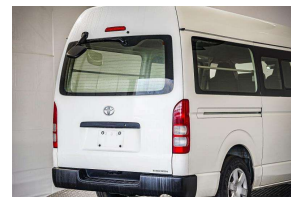

2018 Toyota Hiace Highroof 5 Door Diesel /

VEHICLE INFORMATION

Cash Price

Includes GST

\$35,380

+ on-road-costs

Finance this vehicle from only

\$222.73

Interior

-

Audio

-

Stock ID

57438

Features / Comments

- High Roof Diesel Hiace Perfect for a Camper Conversion, all tradesmen or couriers Plenty of grunt and great economy from the diesel turbo -