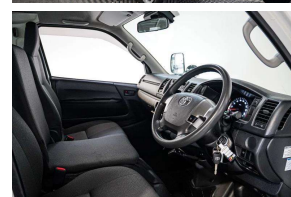

2018 Toyota Hiace Highroof 5 Door Diesel /

VEHICLE INFORMATION

Cash Price

Includes GST

\$35,380

+ on-road-costs

Finance this vehicle from only

\$222.73

Interior

-

Audio

-

Stock ID

57438

Features / Comments

- High Roof Diesel Hiace Perfect for a Camper Conversion, all tradesmen or couriers Plenty of grunt and great economy from the diesel turbo -

2018 Toyota Hiace Diesel Highroof Van Regius 5 Door
2800cc Turbo Diesel Automatic

Check out this White Toyota Van

- Rare 5 Door High Roof
- High Roof Hiace / JX Jumbo Height
- Lane Departure Warning
- Frontal Colission Mitigatino
- ESC Electronic Stability Control